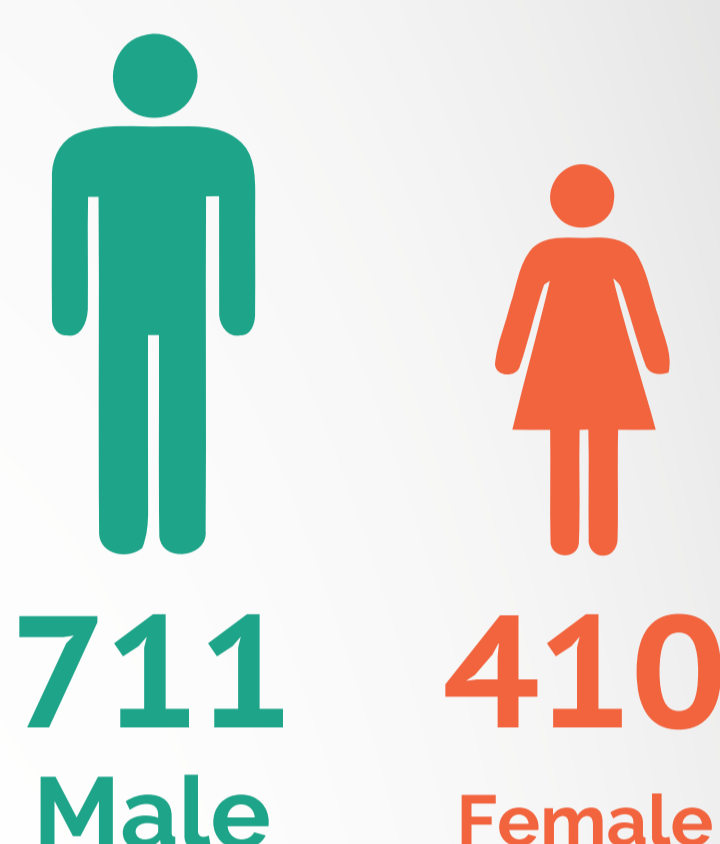

NAIROBI SENATORIAL DEBATE SURVEY

Total number administered to: **12,542**

Total number of respondents: **1,000**

Completion Rate:

1. Did you watch the senatorial Debate on NTV?

2. Did you change your voting decision on the senatorial candidate you were to vote for after watching the debate?