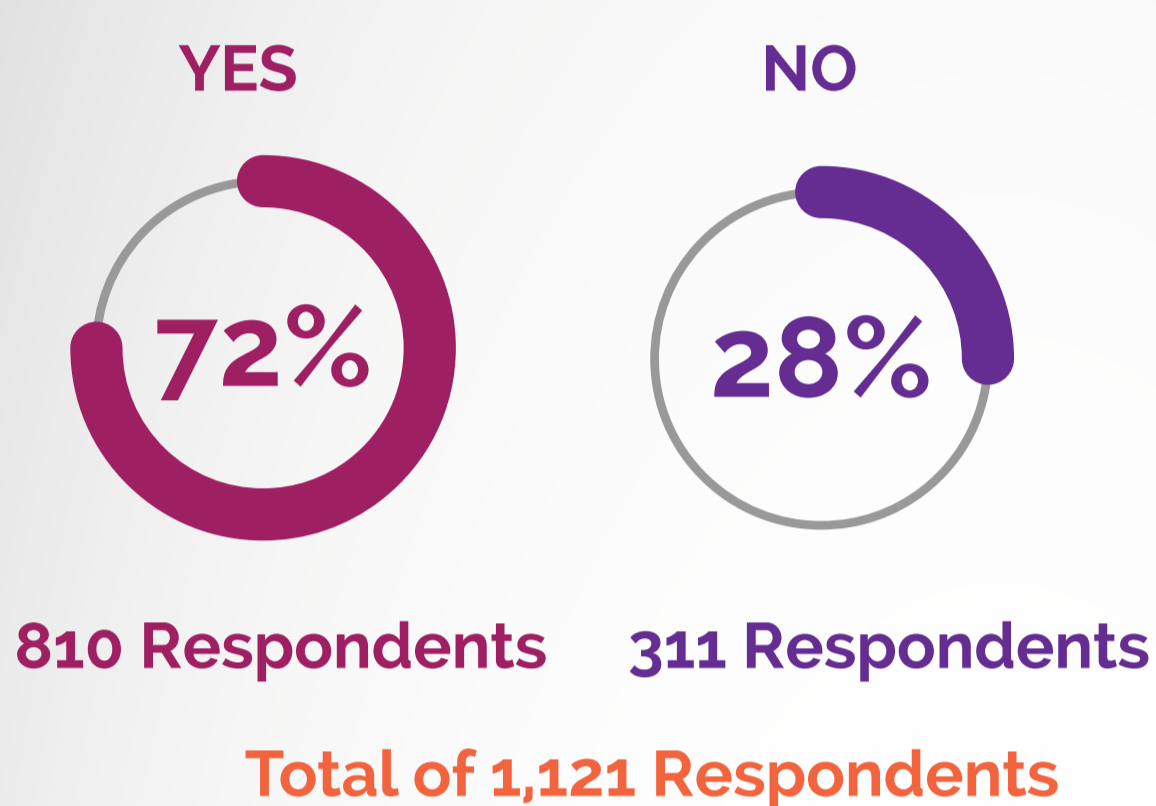

NAIROBI SENATORIAL DEBATE SURVEY

Total number administered to: **12,542**

Total number of respondents: **1,000**

Completion Rate:

1. Did you watch the senatorial Debate on NTV?

2. Did you change your voting decision on the senatorial candidate you were to vote for after watching the debate?

3. Have you had a chance of interacting with any of the candidates on the issues they advocate for before the debate?

4. Did you find the debate beneficial?