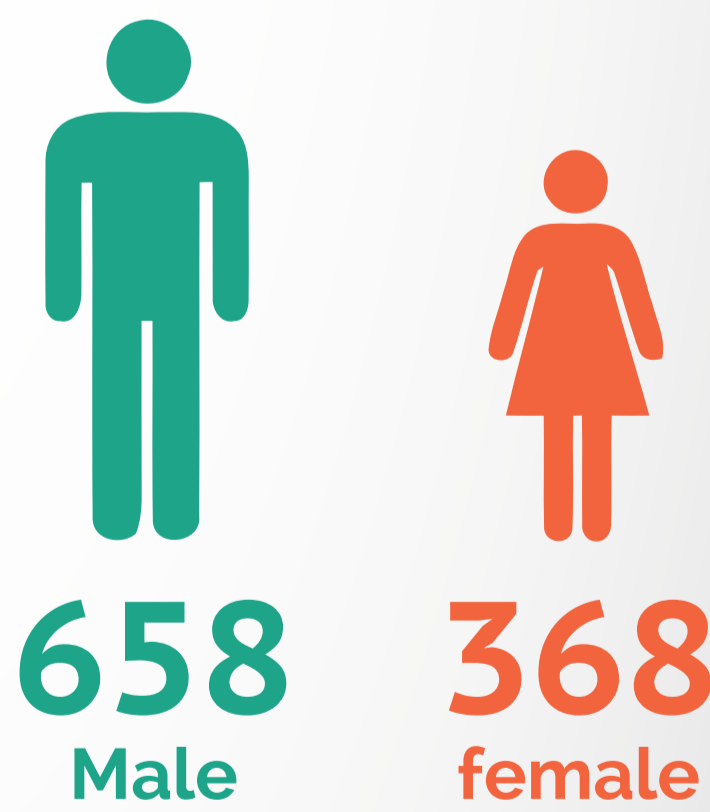

3. Have you had a chance of interacting with any of the candidates on the issues they advocate for before the debate?