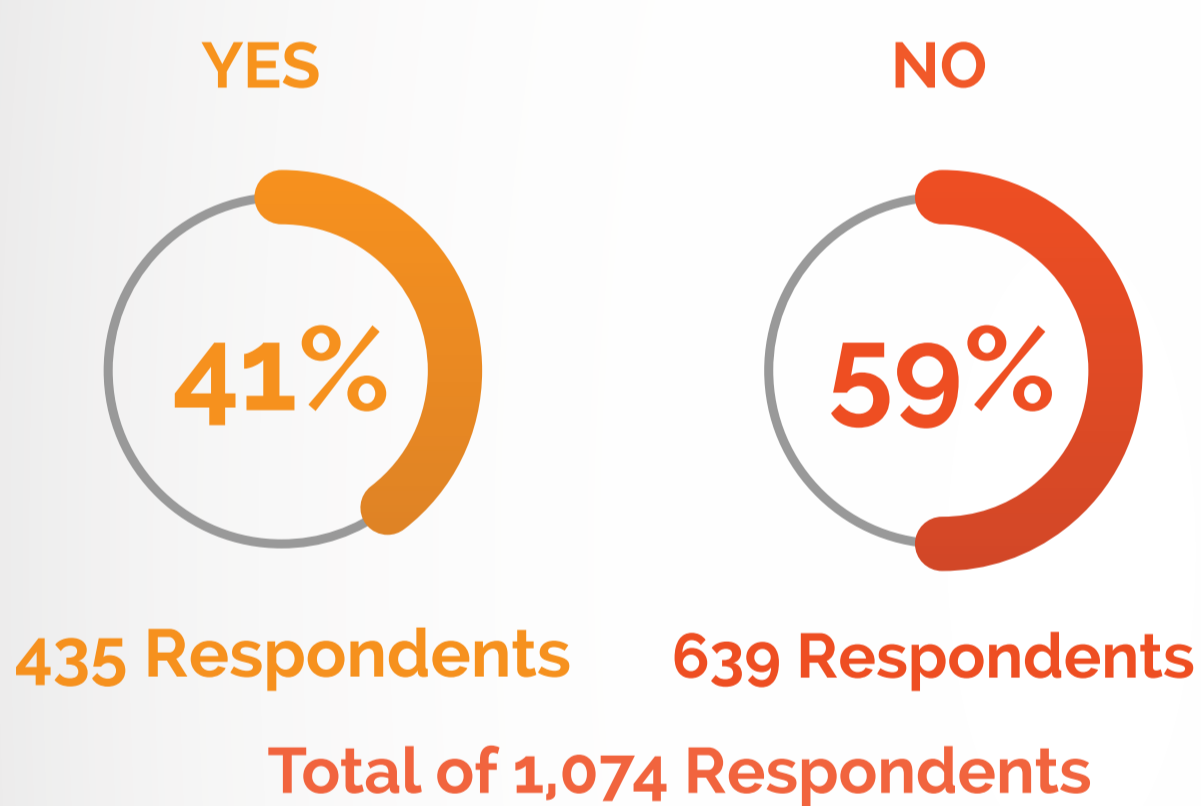

NAIROBI SENATORIAL DEBATE SURVEY

Total number administered to: **12,542**

Total number of respondents: **1,000**

Completion Rate:

1. Did you watch the senatorial Debate on NTV?

2. Did you change your voting decision on the senatorial candidate you were to vote for after watching the debate?

3. Have you had a chance of interacting with any of the candidates on the issues they advocate for before the debate?

4. Did you find the debate beneficial?