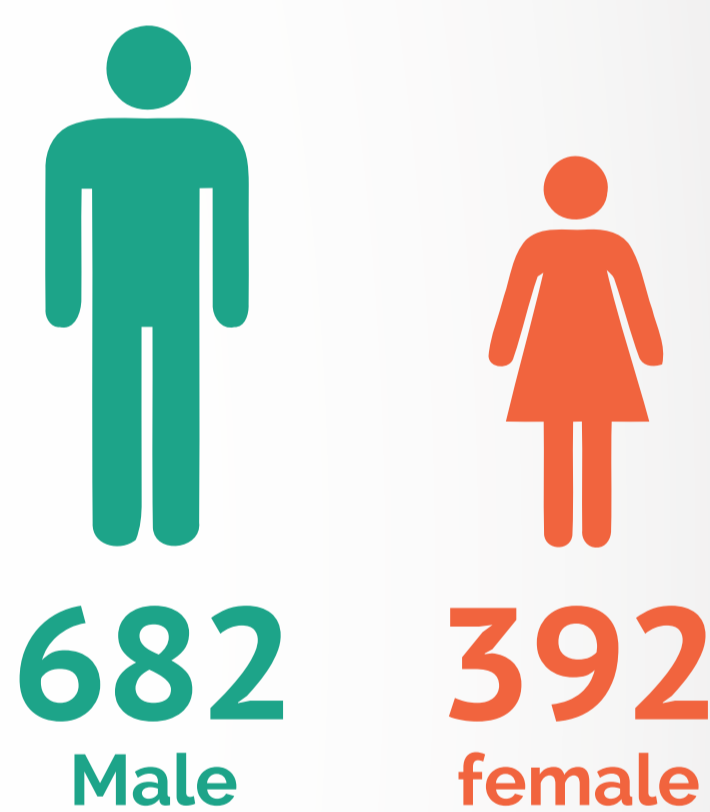

NAIROBI SENATORIAL DEBATE SURVEY

Total number administered to: **12,542**

Total number of respondents: **1,000**

Completion Rate:

1. Did you watch the senatorial Debate on NTV?

2. Did you change your voting decision on the senatorial candidate you were to vote for after watching the debate?