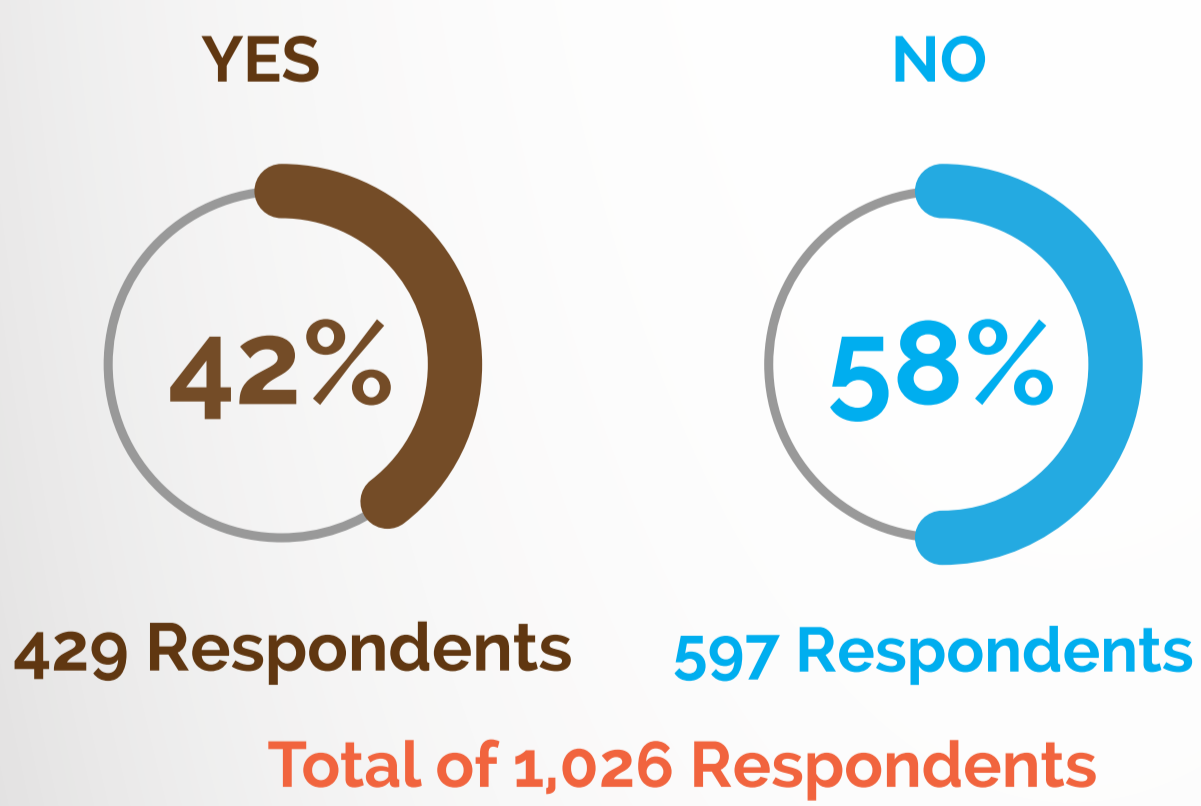

NAIROBI SENATORIAL DEBATE SURVEY

Total number administered to: **12,542**

Total number of respondents: **1,000**

Completion Rate:

1. Did you watch the senatorial Debate on NTV?

2. Did you change your voting decision on the senatorial candidate you were to vote for after watching the debate?

3. Have you had a chance of interacting with any of the candidates on the issues they advocate for before the debate?

4. Did you find the debate beneficial?